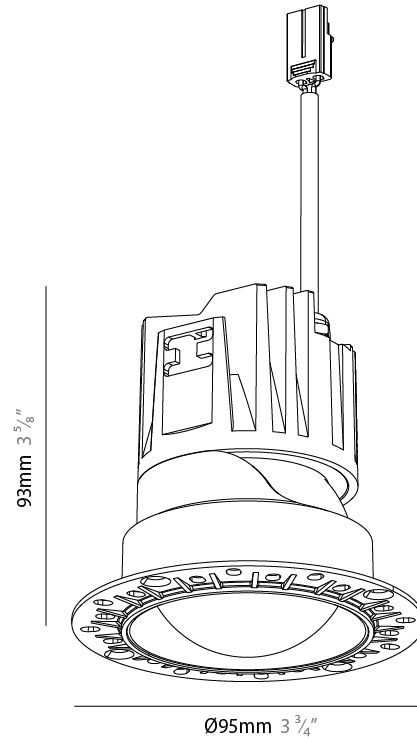

GENERAL

Series: Bioniq Evo
Partner: Prolicht
Division: Architectural
Installation: Trimless
Product Type: Downlight
Mounting Location: Ceiling
Light Distribution: Adjustable / Direct

PHYSICAL

Aperture Sizes - Downlights: 3"
Shape: Round
Diameter (mm): 95
Diameter (in): 3 3/4
Height (mm): 93
Depth (mm): 105
Height (in): 3 5/8
Depth (in): 4 1/8
Ceiling Thickness (mm): 10 - 50
Ceiling Thickness (in): 3/8 - 1 15/16
Weight (kg): 0.3
Fixture Finish: [SSR / BKV / CWI / CRY / HAB / UFT / ITA / RUA / FTG / MYG / LOD / PUS / FRO / FUP / KIA / POP / BLS / SPG / MEY / GOH / CHC / COM / ABZ / JAG / OBR / MOS / ROR](#)
Fixture Material: Extruded Aluminum
Cut-out Measurements: Ø 75mm/2 15/16"

ELECTRICAL

Lamp Type: LED (Zhaga Standard)
Input Wattage (W): 12.3
Total Output Wattage (W): 10.9
Dimming: Non-dimming / DALI Dimming / MATTER Dimming
Driver Included: No
Driver Location: Remote
Driver Type: Constant Current - Universal
Driver Class: Class 2
Constant Current (MA): 350mA
Upon Request: 0-10V Dimming / Phase Dimming

LED

Color Temperature (°K): 2700-6500 Tunable White
Max. Delivered Lumen (lm): Max 1119
Nominal Lumen (lm): Max 1495
CRI: >90 CRI
Efficiency (%): 90.8
Lamp Life (hrs): 50000

OPTICAL

Beam Angle: [24 / 32 / 42](#)
Adjustability: Rotational 350° / Tilt 30°

RATINGS AND CERTIFICATIONS

Certified By: Certified for North American Standards
IP rating: IP65
Glare Rating: ≤ 10

PROJECT
TYPE
SPECIFIER
QUANTITY
DATE