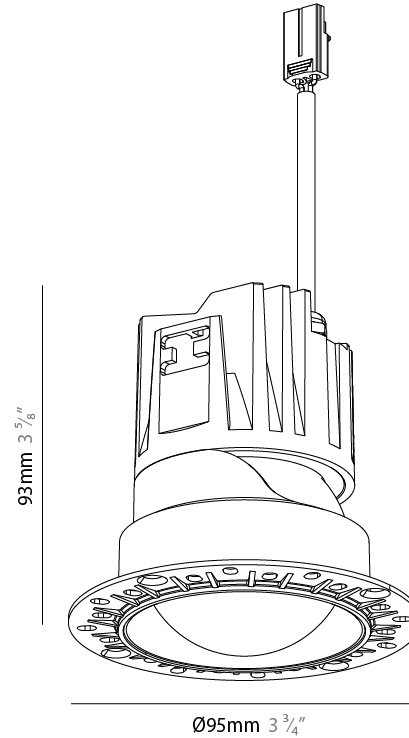

GENERAL

Series: Bioniq Evo
Partner: Prolicht
Division: Architectural
Installation: Trimless
Product Type: Downlight
Mounting Location: Ceiling
Light Distribution: Adjustable / Direct

PHYSICAL

Shape: Round
Diameter (mm): 95
Diameter (in): 3 3/4
Height (mm): 95
Depth (mm): 105
Height (in): 3 3/4
Depth (in): 4 1/8
Ceiling Thickness (mm): 10 - 50
Ceiling Thickness (in): 3/8 - 1 15/16
Weight (kg): 0.3
Fixture Finish: [BLK / WHI / ARB / CHR](#)
Fixture Material: Extruded Aluminum
Cut-out Measurements: Ø 75mm/2 15/16"

ELECTRICAL

Lamp Type: LED (Zhaga Standard)
Input Wattage (W): 12.8
Total Output Wattage (W): 11.8
Dimming: Non-dimming / DALI Dimming / MATTER Dimming
Driver Included: No
Driver Location: Remote
Driver Type: Constant Current - Universal
Driver Class: Class 2
Constant Current (MA): 350mA
Upon Request: 0-10V Dimming / Phase Dimming

LED

Color Temperature (°K): [2400 / 2700 / 3000 / 3500 / 4000](#)
Max. Delivered Lumen (lm): Max 1502
Nominal Lumen (lm): 2006
CRI: >90 CRI
Efficiency (%): 117
Lamp Life (hrs): 50000

OPTICAL

Beam Angle: [24 / 32 / 42](#)
Adjustability: Rotational 350° / Tilt 30°

RATINGS AND CERTIFICATIONS

Certified By: Certified for North American Standards
IP rating: IP65
Glare Rating: ≤ 10

PROJECT
TYPE
SPECIFIER
QUANTITY
DATE