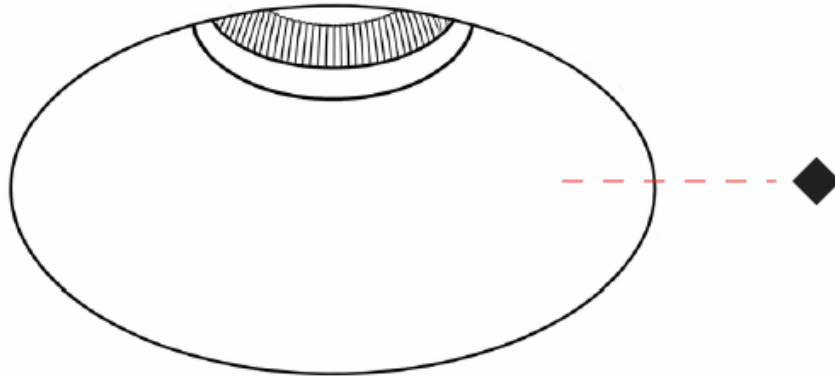

A350209-

PROJECT

TYPE

SPECIFIER

QUANTITY

DATE

A