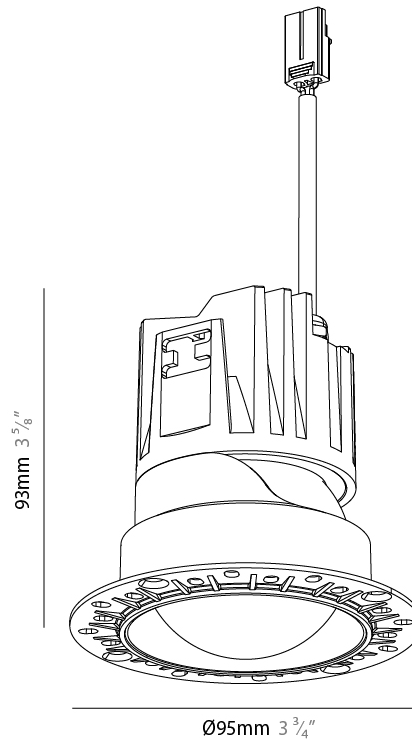

GENERAL

Series: Bioniq Evo
Partner: Prolicht
Division: Architectural
Installation: Trimless
Product Type: Downlight
Mounting Location: Ceiling
Light Distribution: Adjustable / Direct

PHYSICAL

Aperture Sizes - Downlights: 3"
Shape: Round
Diameter (mm): 95
Diameter (in): 3 3/4
Height (mm): 93
Depth (mm): 105
Height (in): 3 5/8
Depth (in): 4 1/8
Ceiling Thickness (mm): 10 - 50
Ceiling Thickness (in): 3/8 - 1 15/16
Weight (kg): 0.3
Fixture Finish: [BLK / WHI / ARB / CHR](#)
Fixture Material: Extruded Aluminum
Cut-out Measurements: Ø 75mm/2 15/16"

ELECTRICAL

Lamp Type: LED (Zhaga Standard)
Input Wattage (W): 12.8
Total Output Wattage (W): 11.8
Dimming: Non-dimming / DALI Dimming / MATTER Dimming
Driver Included: No
Driver Location: Remote
Driver Type: Constant Current - Universal
Driver Class: Class 2
Constant Current (MA): 350mA
Upon Request: 0-10V Dimming / Phase Dimming

LED

Color Temperature (*K): [2400 / 2700 / 3000 / 3500 / 4000](#)
Max. Delivered Lumen (lm): Max 604
Nominal Lumen (lm): Max 1065
CRI: >90 CRI
Efficiency (%): 47
Lamp Life (hrs): 50000

OPTICAL

Beam Angle: 10
Adjustability: Rotational 350° / Tilt 30°

RATINGS AND CERTIFICATIONS

Certified By: Certified for North American Standards
IP rating: IP65
Glare Rating: ≤ 10

PROJECT
TYPE
SPECIFIER
QUANTITY
DATE