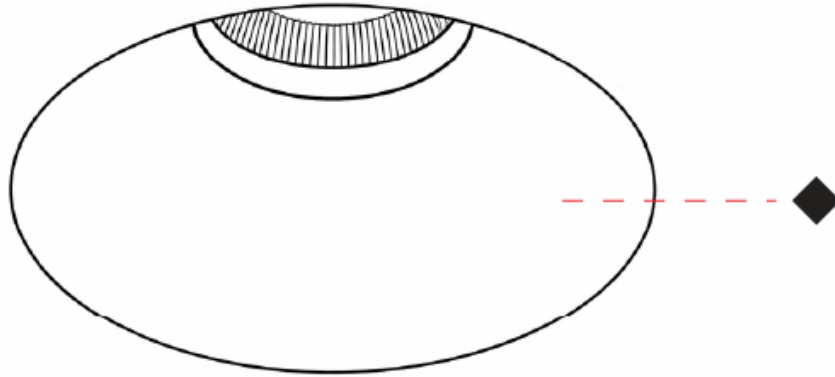

A350206-

PROJECT

TYPE

SPECIFIER

QUANTITY

DATE

A