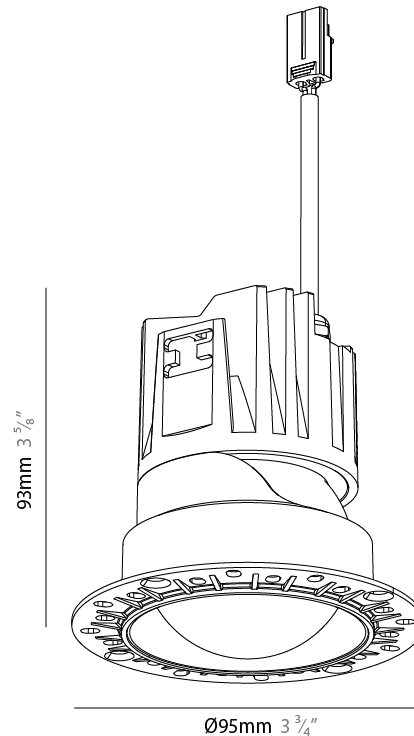

GENERAL

Series: Bioniq Evo
Partner: Prolicht
Division: Architectural
Installation: Trimless
Product Type: Downlight
Mounting Location: Ceiling
Light Distribution: Adjustable / Direct

PHYSICAL

Aperture Sizes - Downlights: 3"
Shape: Round
Diameter (mm): 95
Diameter (in): 3 3/4
Height (mm): 93
Depth (mm): 105
Height (in): 3 5/8
Depth (in): 4 1/8
Ceiling Thickness (mm): 10 - 50
Ceiling Thickness (in): 3/8 - 1 15/16
Weight (kg): 0.3
Fixture Finish: [BLK / WHI / ARB / CHR](#)
Fixture Material: Extruded Aluminum
Cut-out Measurements: Ø 75mm/2 15/16"

ELECTRICAL

Lamp Type: LED (Zhaga Standard)
Input Wattage (W): 12.3
Total Output Wattage (W): 10.9
Dimming: Non-dimming / DALI Dimming / MATTER Dimming
Driver Included: No
Driver Location: Remote
Driver Type: Constant Current - Universal
Driver Class: Class 2
Constant Current (MA): 350mA
Upon Request: 0-10V Dimming / Phase Dimming

LED

Color Temperature (°K): 2700-6500 Tunable White
Max. Delivered Lumen (lm): Max 1119
Nominal Lumen (lm): Max 1495
CRI: >90 CRI
Efficiency (%): 90.8
Lamp Life (hrs): 50000

OPTICAL

Beam Angle: [24 / 32 / 42](#)
Adjustability: Rotational 350° / Tilt 30°

RATINGS AND CERTIFICATIONS

Certified By: Certified for North American Standards
IP rating: IP65
Glare Rating: ≤ 10