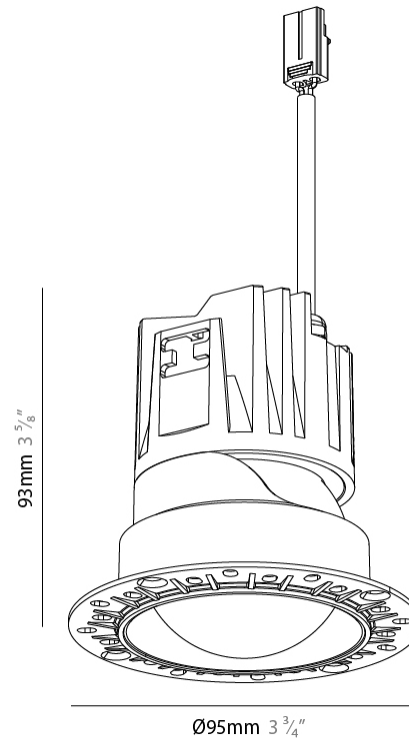

GENERAL

Series: Bioniq Evo
Partner: Prolicht
Division: Architectural
Installation: Trimless
Product Type: Downlight
Mounting Location: Ceiling
Light Distribution: Adjustable / Direct

PHYSICAL

Aperture Sizes - Downlights: 3"
Shape: Round
Diameter (mm): 95
Diameter (in): 3 3/4
Height (mm): 95
Depth (mm): 105
Height (in): 3 3/4
Depth (in): 4 1/8
Ceiling Thickness (mm): 10 - 50
Ceiling Thickness (in): 3/8 - 1 15/16
Weight (kg): 0.3
Fixture Finish: SSR / BKV / CWI / CRY / HAB / UFT / ITA / RUA / FTG / MYG / LOD / PUS / FRO / FUP / KIA / POP / BLS / SPG / MEY / GOH / CHC / COM / ABZ / JAG / OBR / MOS / ROR
Fixture Material: Extruded Aluminum
Cut-out Measurements: Ø 75mm/2 15/16"

ELECTRICAL

Lamp Type: LED (Zhaga Standard)
Input Wattage (W): 12.8
Total Output Wattage (W): 11.8
Dimming: Non-dimming / DALI Dimming / MATTER Dimming
Driver Included: No
Driver Location: Remote
Driver Type: Constant Current - Universal
Driver Class: Class 2
Constant Current (MA): 350mA
Upon Request: 0-10V Dimming / Phase Dimming

LED

Color Temperature (°K): 2400 / 2700 / 3000 / 3500 / 4000
Max. Delivered Lumen (lm): Max 1502
Nominal Lumen (lm): 2006
CRI: >90 CRI
Efficiency (%): 117
Lamp Life (hrs): 50000

OPTICAL

Beam Angle: 24 / 32 / 42
Adjustability: Rotational 350° / Tilt 30°

RATINGS AND CERTIFICATIONS

Certified By: Certified for North American Standards
IP rating: IP65
Glare Rating: ≤ 10

PROJECT	_____
TYPE	_____
SPECIFIER	_____
QUANTITY	_____
DATE	_____